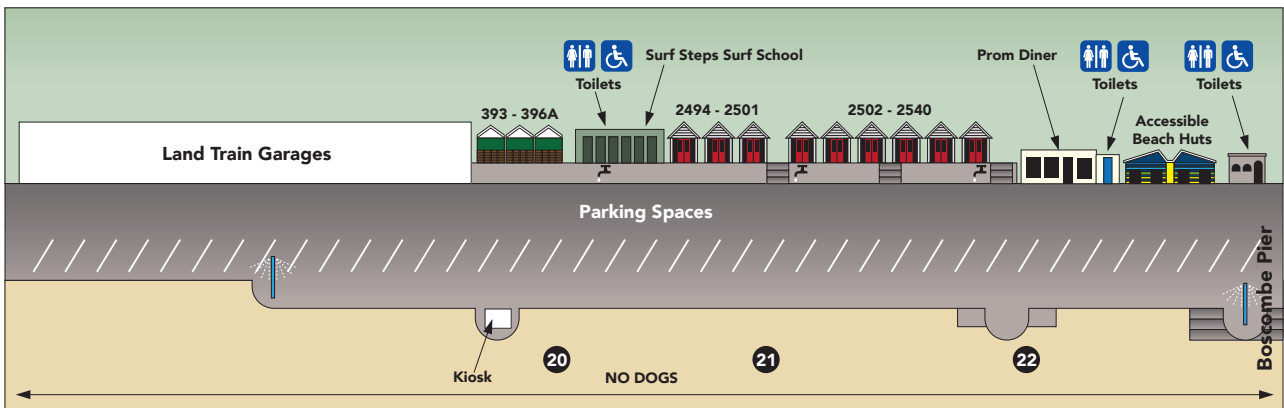

Beach Hut Location Maps

Key for Beach Hut Map

-  Private Beach Huts
-  Council Owned Beach Huts (Short Term/Annual)
-  Super Huts (25 Year Lease)
-  Beach Lodges
-  Land Train Stop

No Dogs applies from 1st May to 30th September.