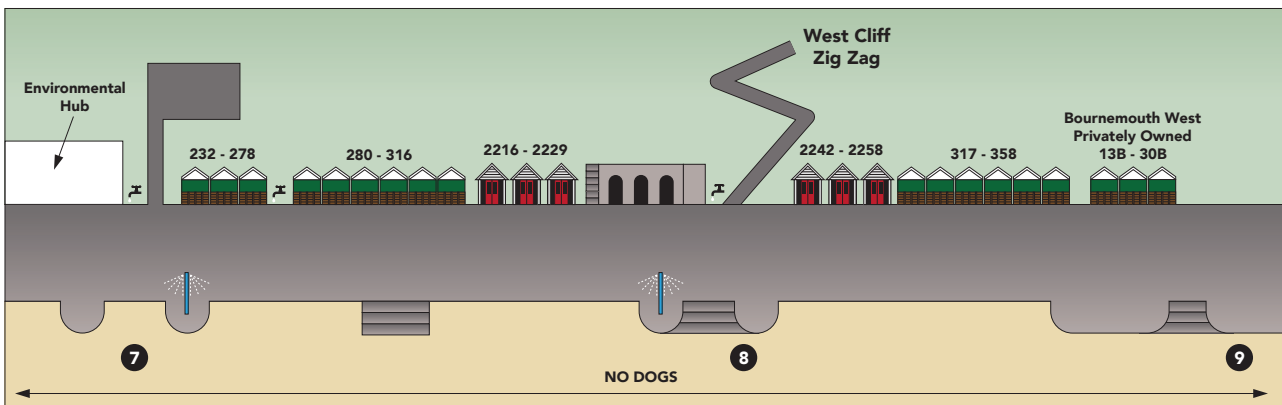

Beach Hut Location Maps

Key for Beach Hut Map

-  Private Beach Huts
-  Council Owned Beach Huts (Short Term/Annual)
-  Super Huts (25 Year Lease)
-  Beach Lodges
-  Land Train Stop

No Dogs applies from 1st May to 30th September.