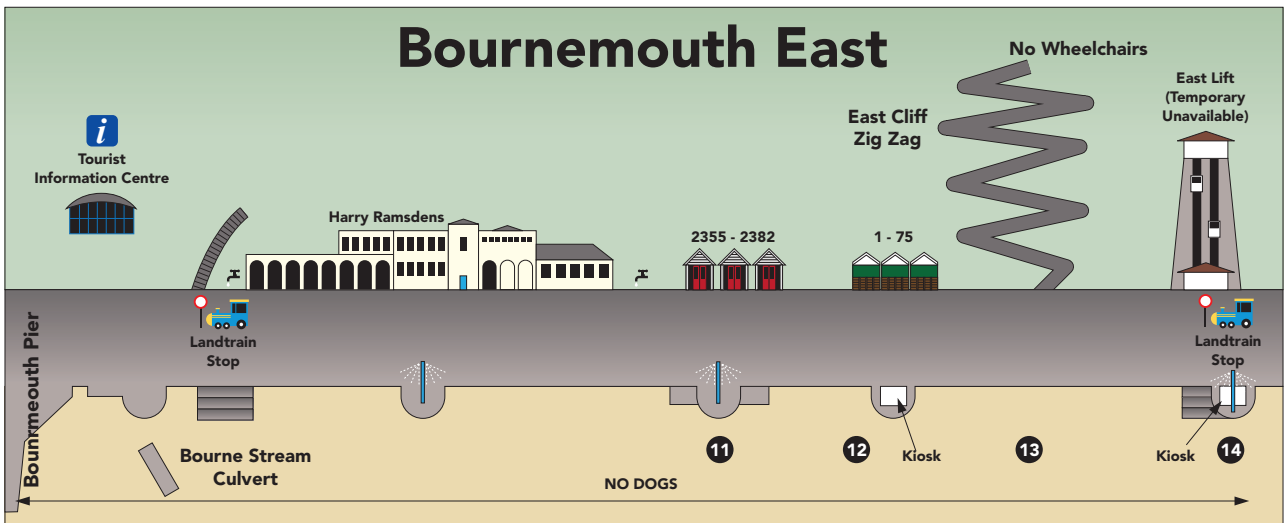

Beach Hut Location Maps

Key for Beach Hut Map

-  Private Beach Huts
-  Council Owned Beach Huts (Short Term/Annual)
-  Super Huts (25 Year Lease)
-  Beach Lodges
-  Land Train Stop

No Dogs applies from 1st May to 30th September.