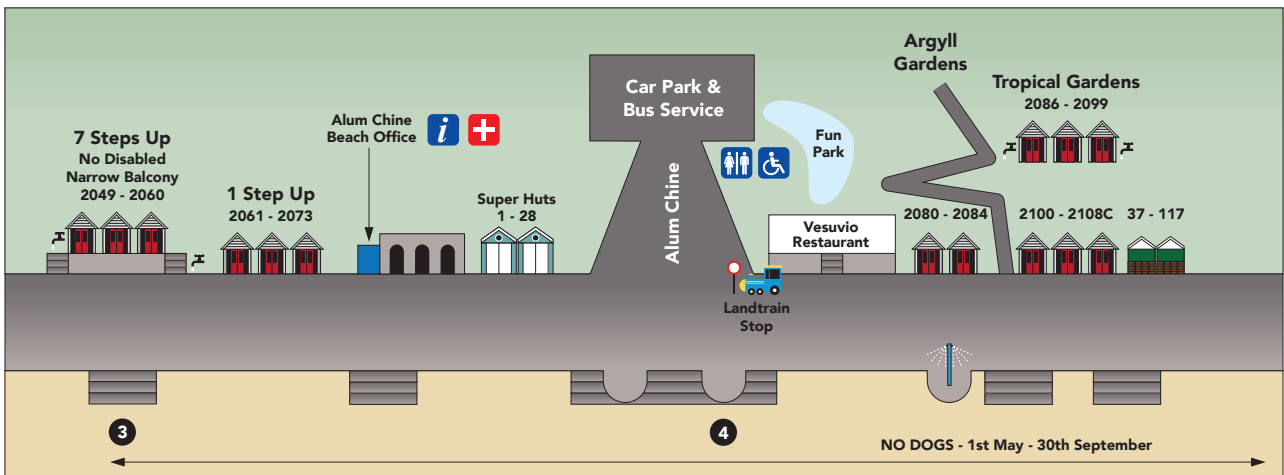

Beach Hut Location Maps

Key for Beach Hut Map

-  Private Beach Huts
-  Council Owned Beach Huts (Short Term/Annual)
-  Super Huts (25 Year Lease)
-  Beach Lodges
-  Land Train Stop

No Dogs applies from 1st May to 30th September.