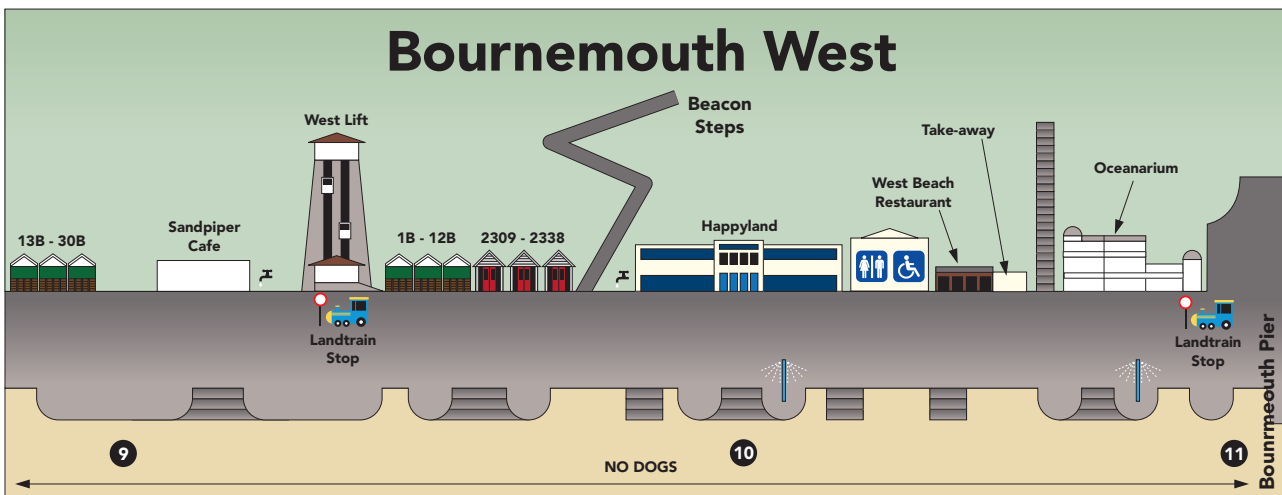

Beach Hut Location Maps

Key for Beach Hut Map

-  Private Beach Huts
-  Council Owned Beach Huts (Short Term/Annual)
-  Super Huts (25 Year Lease)
-  Beach Lodges
-  Land Train Stop

No Dogs applies from 1st May to 30th September.