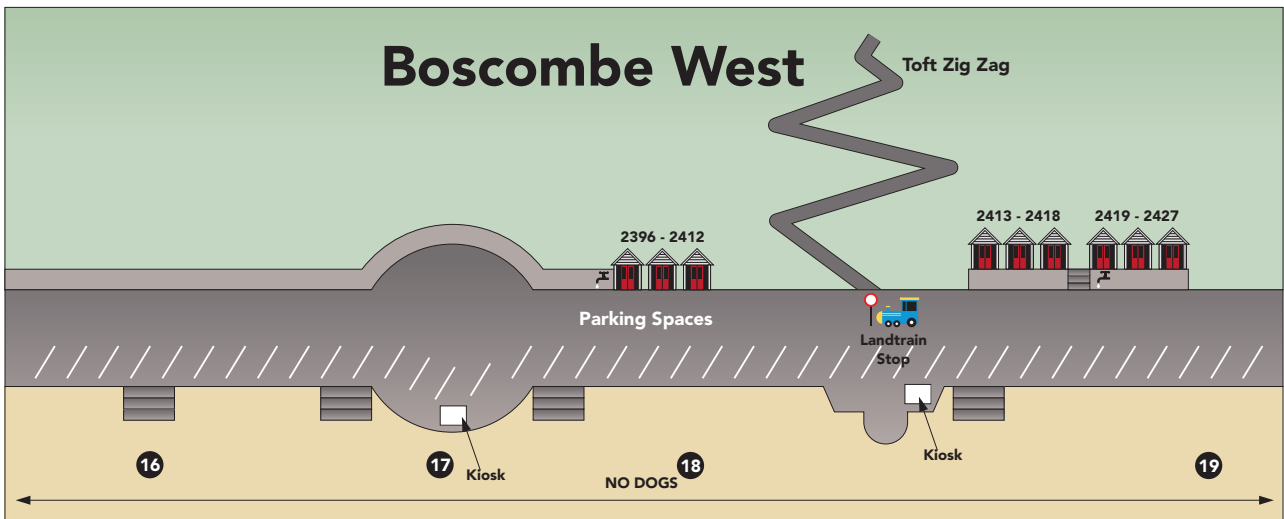

Beach Hut Location Maps

Key for Beach Hut Map

- Private Beach Huts
- Council Owned Beach Huts (Short Term/Annual)
- Super Huts (25 Year Lease)
- Beach Lodges
- Land Train Stop

No Dogs applies from 1st May to 30th September.