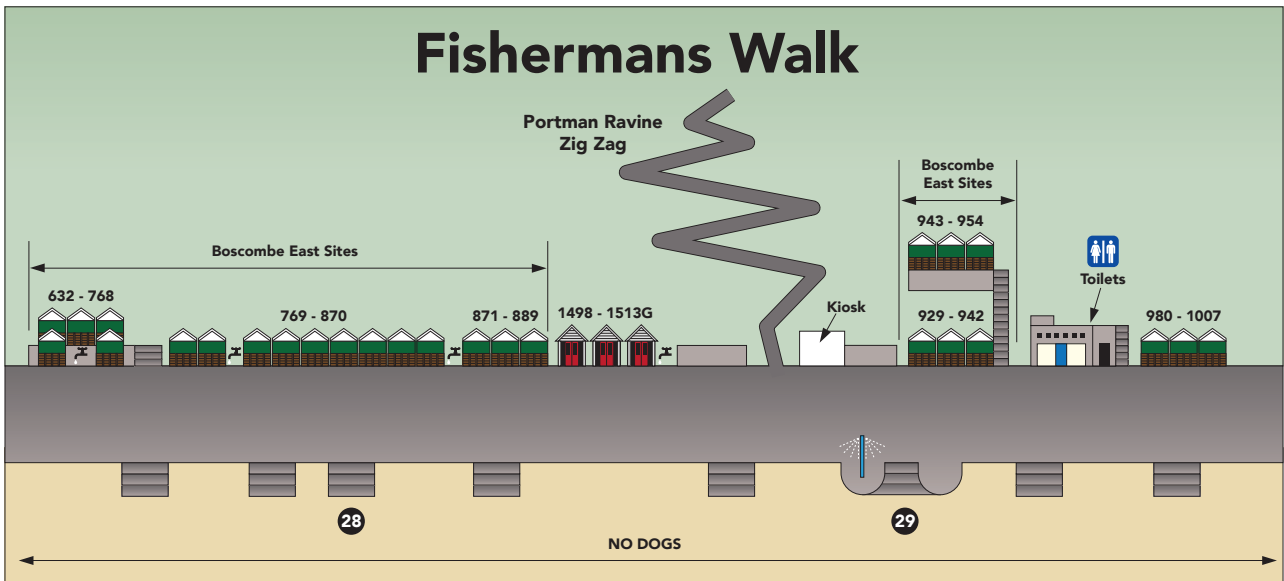

Beach Hut Location Maps

Key for Beach Hut Map

-  Private Beach Huts
-  Council Owned Beach Huts (Short Term/Annual)
-  Super Huts (25 Year Lease)
-  Beach Lodges
-  Land Train Stop

No Dogs applies from 1st May to 30th September.