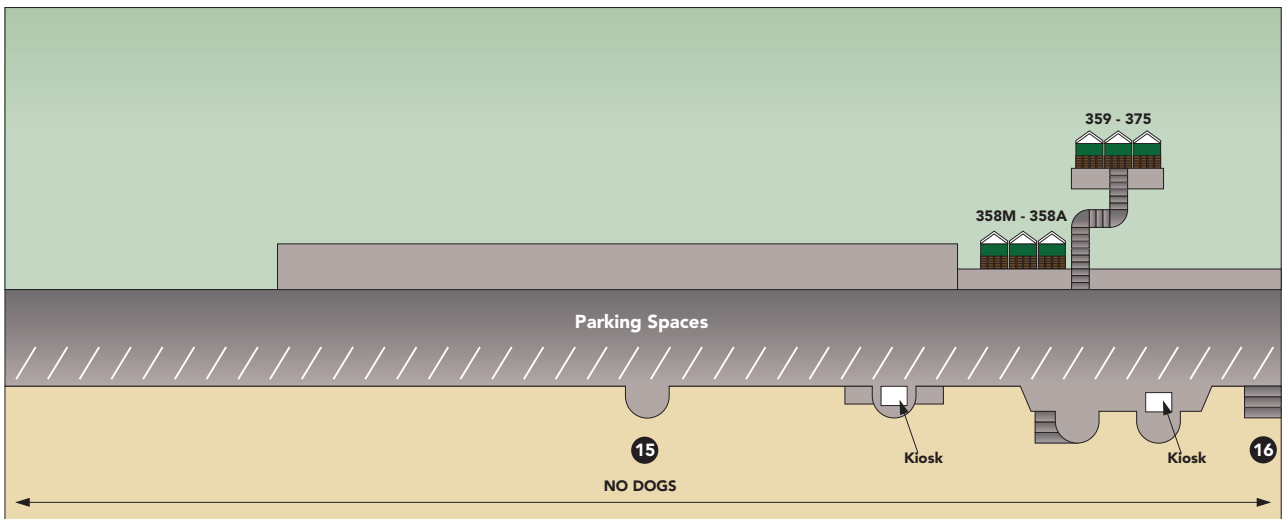

Beach Hut Location Maps

Key for Beach Hut Map

- Private Beach Huts
- Council Owned Beach Huts (Short Term/Annual)
- Super Huts (25 Year Lease)
- Beach Lodges
- Land Train Stop

No Dogs applies from 1st May to 30th September.