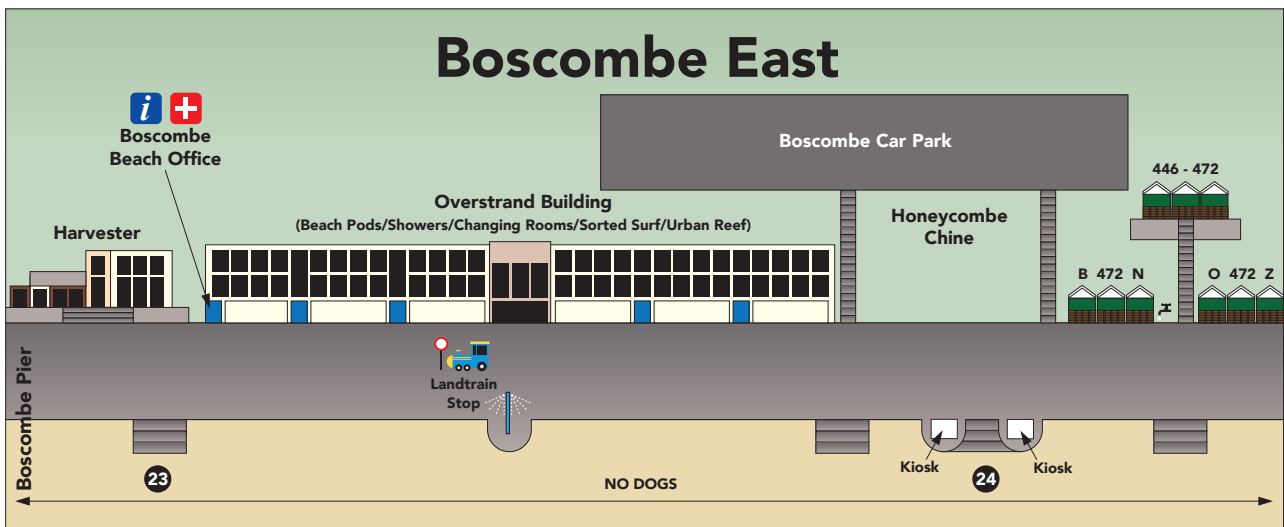

Beach Hut Location Maps

Key for Beach Hut Map

- Private Beach Huts
- Council Owned Beach Huts (Short Term/Annual)
- Super Huts (25 Year Lease)
- Beach Lodges
- Land Train Stop

No Dogs applies from 1st May to 30th September.