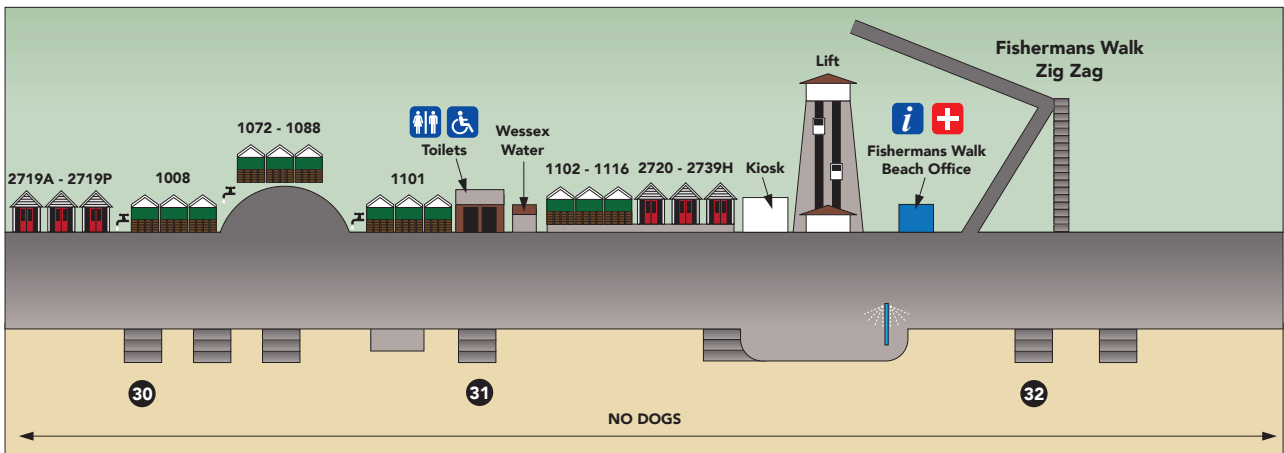

Beach Hut Location Maps

Key for Beach Hut Map

-  Private Beach Huts
-  Council Owned Beach Huts (Short Term/Annual)
-  Super Huts (25 Year Lease)
-  Beach Lodges
-  Land Train Stop

No Dogs applies from 1st May to 30th September.