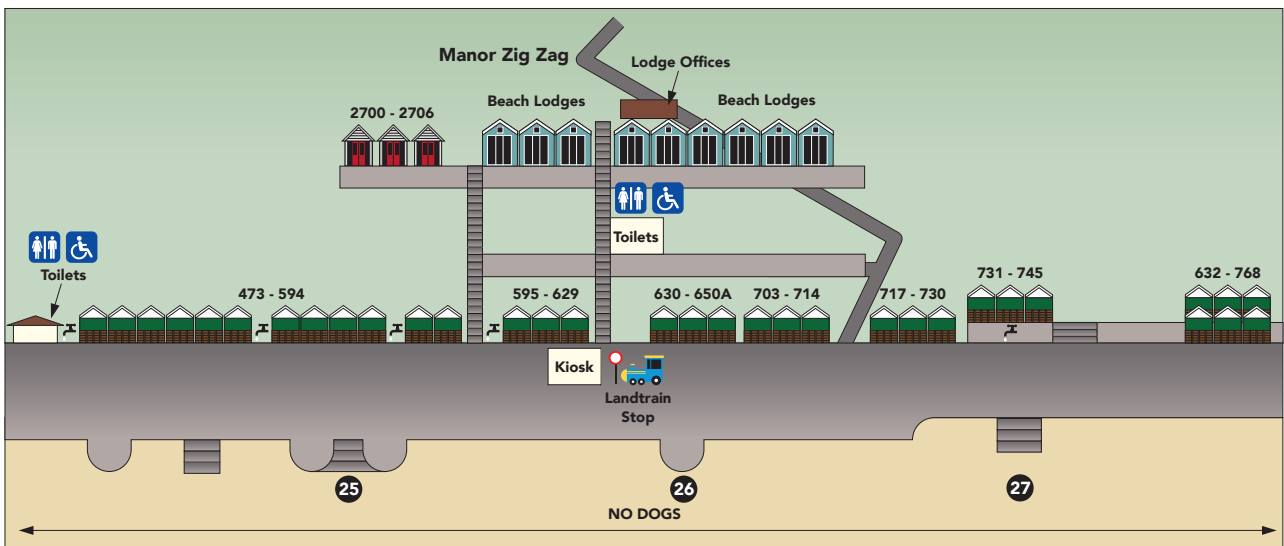

Beach Hut Location Maps

Key for Beach Hut Map

-  Private Beach Huts
-  Council Owned Beach Huts (Short Term/Annual)
-  Super Huts (25 Year Lease)
-  Beach Lodges
-  Land Train Stop

No Dogs applies from 1st May to 30th September.