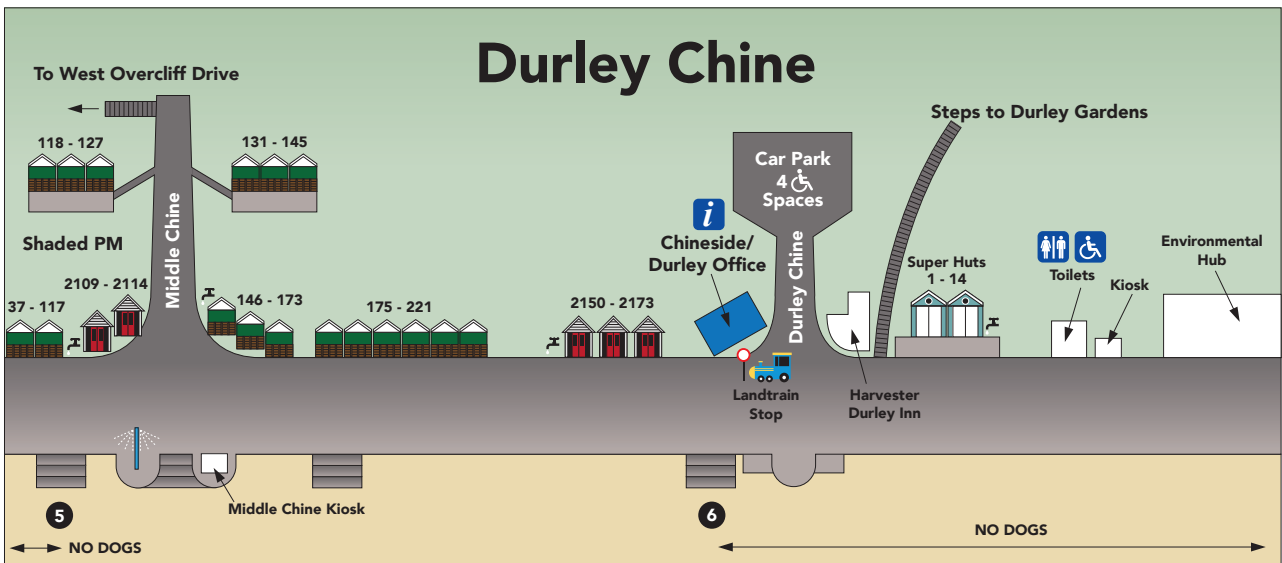

Beach Hut Location Maps

Key for Beach Hut Map

- Private Beach Huts
- Council Owned Beach Huts (Short Term/Annual)
- Super Huts (25 Year Lease)
- Beach Lodges
- Land Train Stop

No Dogs applies from 1st May to 30th September.