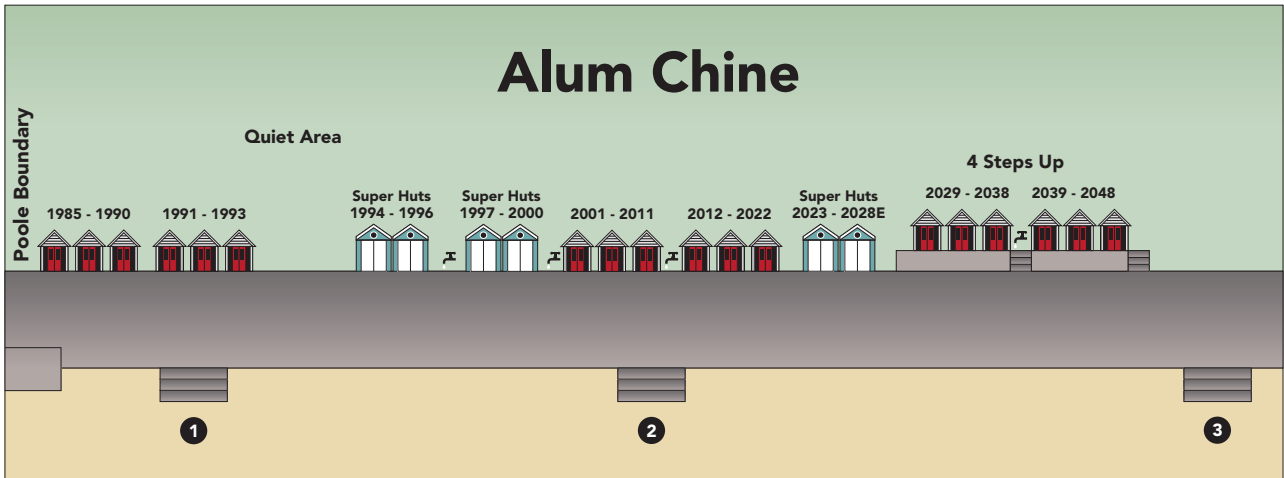

Beach Hut Location Maps

Key for Beach Hut Map

-  Private Beach Huts
-  Council Owned Beach Huts (Short Term/Annual)
-  Super Huts (25 Year Lease)
-  Beach Lodges
-  Land Train Stop

No Dogs applies from 1st May to 30th September.